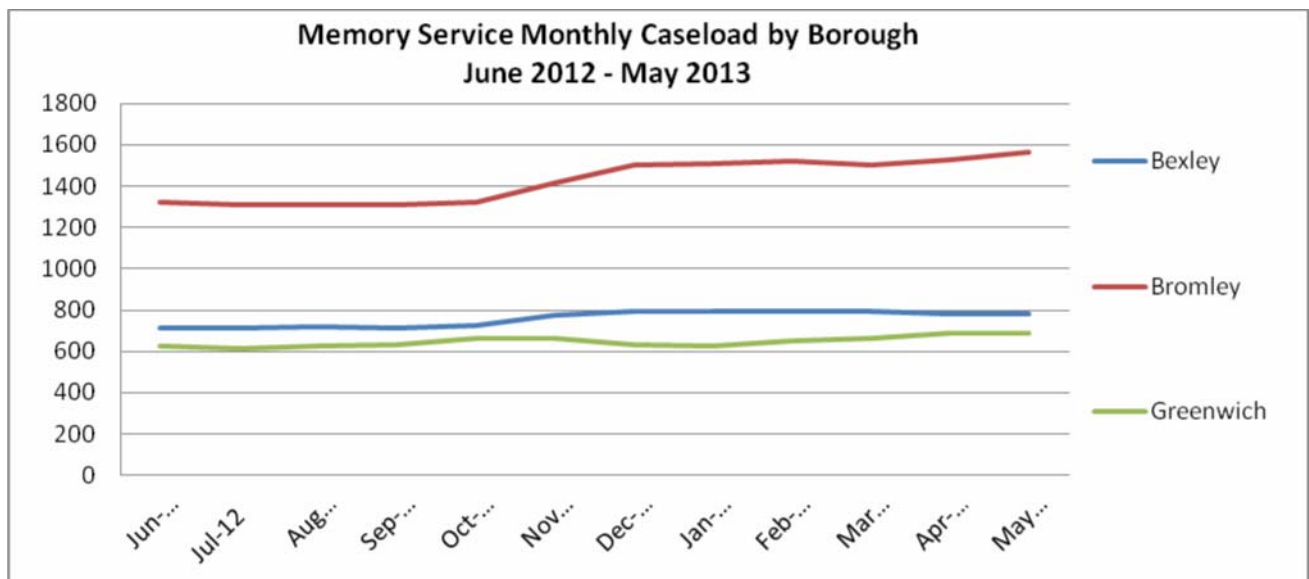

Memory Service Performance Data

**POPPI BBG Predicted Dementia Population
2012 - 2020**