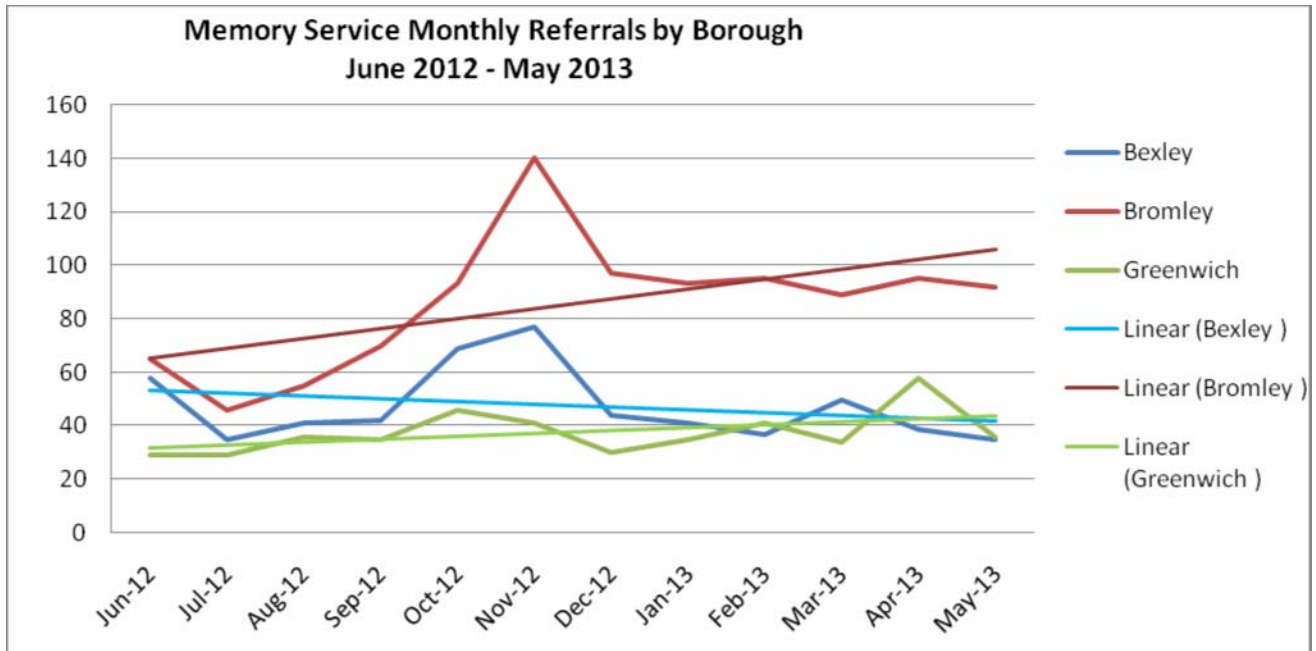

Memory Service Performance Data

**POPPI BBG Predicted Dementia Population
2012 - 2020**